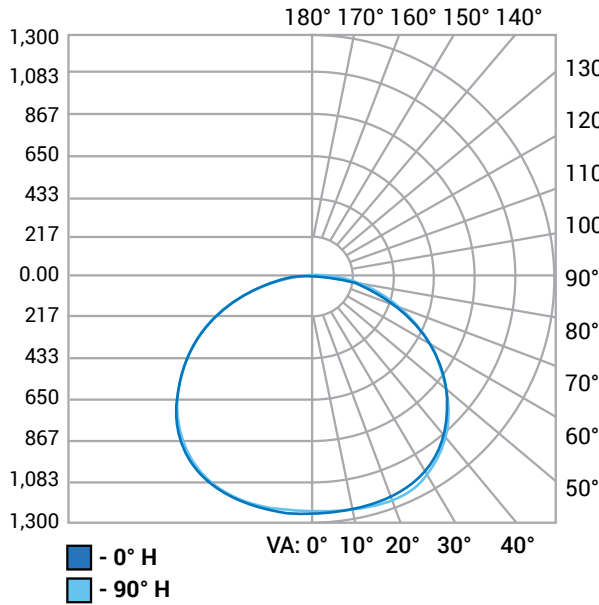

## DIMENSIONS

VOLTAGE (V)	POWER (W)	L (inches/mm)	W (inches/mm)	H (inches/mm)	WEIGHT (kg/lbs)
100-277V	40	8 1/2" (216mm)	8 1/2" (216mm)	3 5/16" (87mm)	1.5kg / 3.3lbs
	70	10 3/4" (254mm)	10 3/4" (254mm)	3 3/8" (86mm)	2.5kg / 5.5lbs
277-480V	40	8 1/2" (216mm)	8 1/2" (216mm)	3 5/16" (87mm)	1.5kg / 3.3lbs
	70	10 3/4" (254mm)	10 3/4" (254mm)	3 3/8" (86mm)	2.5kg / 5.5lbs

## ORDERING INFORMATION

INPUT VOLTAGE	POWER (W)	CCT (K)	MODEL NUMBER	DELIVERED LUMENS (LM)	EFFICACY (lm/W)	DLC STANDARD	DLC PREMIUM
100-277V	40W	4K	CF4-404-1	4,760 lm	121 lm/W	-	PLDRAPSYVY7K
	70W	4K	CF4-704-1	7,515 lm	114 lm/W	PLQFB3IQLHRL	-
277-480V	40W	4K	CF4-404-2	5,387 lm	119 lm/W	-	PMD5S47F
	70W	4K	CF4-704-2	7,845 lm	114 lm/W	PONDC82N	-

**PHOTOMETRIC INFORMATION - DLC STANDARD**

**POLAR CANDELA DISTRIBUTION**

WATTAGE  
**40W**  
VOLTAGE  
**100-277V**

**ILLUMINANCE AT A DISTANCE**

H (ft/m)	LUX	FC	D (ft/m)
6.6' (2m)	315.5	29.3	27.3' (8.3m)
9.8' (3m)	140.3	13.0	41.1' (12.5m)
13.1' (4m)	78.9	7.3	54.9' (16.7m)
16.4' (5m)	50.5	4.7	68.3' (20.8m)
19.7' (6m)	35.1	3.26	82.1' (25.0m)

**PHOTOMETRIC INFORMATION - DLC PREMIUM**

**POLAR CANDELA DISTRIBUTION**

WATTAGE  
**70W**  
VOLTAGE  
**100-277V**

**ILLUMINANCE AT A DISTANCE**

H (ft/m)	LUX	FC	D (ft/m)
6.6' (2m)	572.0	36.3	24.0' (7.3m)
9.8' (3m)	254.1	16.1	35.8' (10.9m)
13.1' (4m)	143.0	9.1	48.0' (14.6m)
16.4' (5m)	91.5	5.8	59.8' (18.2m)
19.7' (6m)	63.6	4.0	71.9' (21.9m)