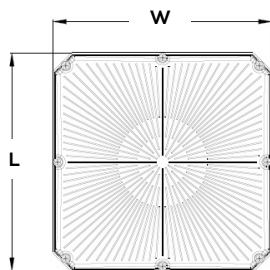

## DIMENSIONS

VOLTAGE (V)	POWER (W)	L (inches/mm)	W (inches/mm)	H (inches/mm)	WEIGHT (kg/lbs)
100-277V	40	8 1/2" (216mm)	8 1/2" (216mm)	3 5/16" (87mm)	1.5kg / 3.3lbs
	70	10 3/4" (254mm)	10 3/4" (254mm)	3 3/8" (86mm)	2.5kg / 5.5lbs
277-480V	40	8 1/2" (216mm)	8 1/2" (216mm)	3 5/16" (87mm)	1.5kg / 3.3lbs
	70	10 3/4" (254mm)	10 3/4" (254mm)	3 3/8" (86mm)	2.5kg / 5.5lbs