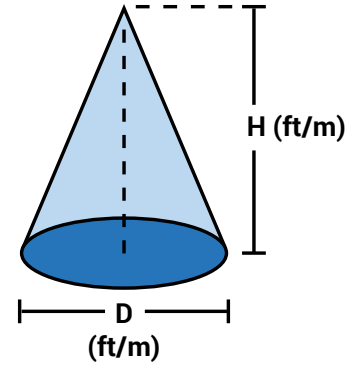

## DIMENSIONS

VOLTAGE (V)	POWER (W)	L (inches/mm)	W (inches/mm)	H (inches/mm)	WEIGHT (kg/lbs)
100-277V	40	8 1/2" (216mm)	8 1/2" (216mm)	3 5/16" (87mm)	1.5kg / 3.3lbs
	70	10 3/4" (254mm)	10 3/4" (254mm)	3 3/8" (86mm)	2.5kg / 5.5lbs
277-480V	40	8 1/2" (216mm)	8 1/2" (216mm)	3 5/16" (87mm)	1.5kg / 3.3lbs
	70	10 3/4" (254mm)	10 3/4" (254mm)	3 3/8" (86mm)	2.5kg / 5.5lbs

**PHOTOMETRIC INFORMATION - DLC STANDARD**

**POLAR CANDELA DISTRIBUTION**

WATTAGE  
**40W**  
VOLTAGE  
**100-277V**

**ILLUMINANCE AT A DISTANCE**

H (ft/m)	LUX	FC	D (ft/m)
6.6' (2m)	315.5	29.3	27.3' (8.3m)
9.8' (3m)	140.3	13.0	41.1' (12.5m)
13.1' (4m)	78.9	7.3	54.9' (16.7m)
16.4' (5m)	50.5	4.7	68.3' (20.8m)
19.7' (6m)	35.1	3.26	82.1' (25.0m)

**PHOTOMETRIC INFORMATION - DLC PREMIUM**

**POLAR CANDELA DISTRIBUTION**

WATTAGE  
**70W**  
VOLTAGE  
**100-277V**

**ILLUMINANCE AT A DISTANCE**

H (ft/m)	LUX	FC	D (ft/m)
6.6' (2m)	572.0	36.3	24.0' (7.3m)
9.8' (3m)	254.1	16.1	35.8' (10.9m)
13.1' (4m)	143.0	9.1	48.0' (14.6m)
16.4' (5m)	91.5	5.8	59.8' (18.2m)
19.7' (6m)	63.6	4.0	71.9' (21.9m)