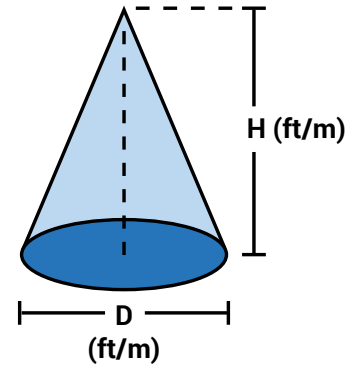

## DIMENSIONS

VOLTAGE (V)	POWER (W)	L (inches/mm)	W (inches/mm)	H (inches/mm)	WEIGHT (kg/lbs)
100-277V	40	8 1/2" (216mm)	8 1/2" (216mm)	3 5/16" (87mm)	1.5kg / 3.3lbs
	70	10 3/4" (254mm)	10 3/4" (254mm)	3 3/8" (86mm)	2.5kg / 5.5lbs
277-480V	40	8 1/2" (216mm)	8 1/2" (216mm)	3 5/16" (87mm)	1.5kg / 3.3lbs
	70	10 3/4" (254mm)	10 3/4" (254mm)	3 3/8" (86mm)	2.5kg / 5.5lbs

**PHOTOMETRIC INFORMATION - DLC STANDARD**

**POLAR CANDELA DISTRIBUTION**

WATTAGE  
**40W**  
VOLTAGE  
**100-277V**

**ILLUMINANCE AT A DISTANCE**

H (ft/m)	LUX	FC	D (ft/m)
6.6' (2m)	315.5	29.3	27.3' (8.3m)
9.8' (3m)	140.3	13.0	41.1' (12.5m)
13.1' (4m)	78.9	7.3	54.9' (16.7m)
16.4' (5m)	50.5	4.7	68.3' (20.8m)
19.7' (6m)	35.1	3.26	82.1' (25.0m)

**PHOTOMETRIC INFORMATION - DLC PREMIUM**

**POLAR CANDELA DISTRIBUTION**

WATTAGE  
**70W**  
VOLTAGE  
**100-277V**

**ILLUMINANCE AT A DISTANCE**

H (ft/m)	LUX	FC	D (ft/m)
6.6' (2m)	572.0	36.3	24.0' (7.3m)
9.8' (3m)	254.1	16.1	35.8' (10.9m)
13.1' (4m)	143.0	9.1	48.0' (14.6m)
16.4' (5m)	91.5	5.8	59.8' (18.2m)
19.7' (6m)	63.6	4.0	71.9' (21.9m)