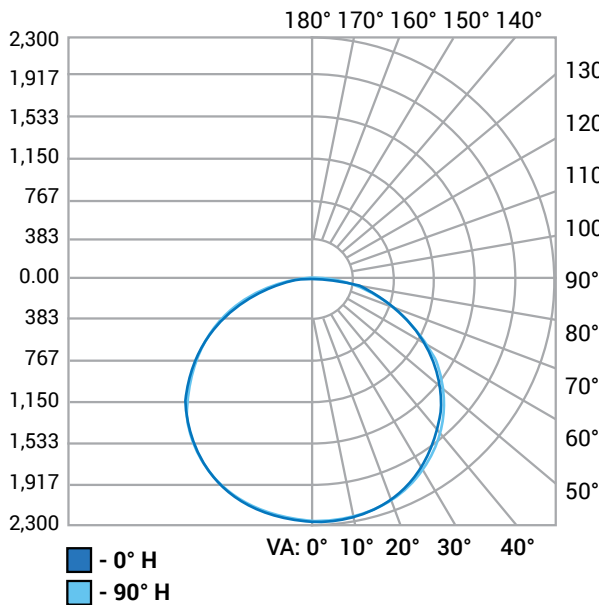

## DIMENSIONS

VOLTAGE (V)	POWER (W)	L (inches/mm)	W (inches/mm)	H (inches/mm)	WEIGHT (kg/lbs)
100-277V	40	8 1/2" (216mm)	8 1/2" (216mm)	3 5/16" (87mm)	1.5kg / 3.3lbs
	70	10 3/4" (254mm)	10 3/4" (254mm)	3 3/8" (86mm)	2.5kg / 5.5lbs
277-480V	40	8 1/2" (216mm)	8 1/2" (216mm)	3 5/16" (87mm)	1.5kg / 3.3lbs
	70	10 3/4" (254mm)	10 3/4" (254mm)	3 3/8" (86mm)	2.5kg / 5.5lbs

**PHOTOMETRIC INFORMATION - DLC STANDARD**

**POLAR CANDELA DISTRIBUTION**

WATTAGE  
**40W**  
VOLTAGE  
**100-277V**

**ILLUMINANCE AT A DISTANCE**

H (ft/m)	LUX	FC	D (ft/m)
6.6' (2m)	315.5	29.3	27.3' (8.3m)
9.8' (3m)	140.3	13.0	41.1' (12.5m)
13.1' (4m)	78.9	7.3	54.9' (16.7m)
16.4' (5m)	50.5	4.7	68.3' (20.8m)
19.7' (6m)	35.1	3.26	82.1' (25.0m)

**PHOTOMETRIC INFORMATION - DLC PREMIUM**

**POLAR CANDELA DISTRIBUTION**

WATTAGE  
**70W**  
VOLTAGE  
**100-277V**

**ILLUMINANCE AT A DISTANCE**

H (ft/m)	LUX	FC	D (ft/m)
6.6' (2m)	572.0	36.3	24.0' (7.3m)
9.8' (3m)	254.1	16.1	35.8' (10.9m)
13.1' (4m)	143.0	9.1	48.0' (14.6m)
16.4' (5m)	91.5	5.8	59.8' (18.2m)
19.7' (6m)	63.6	4.0	71.9' (21.9m)